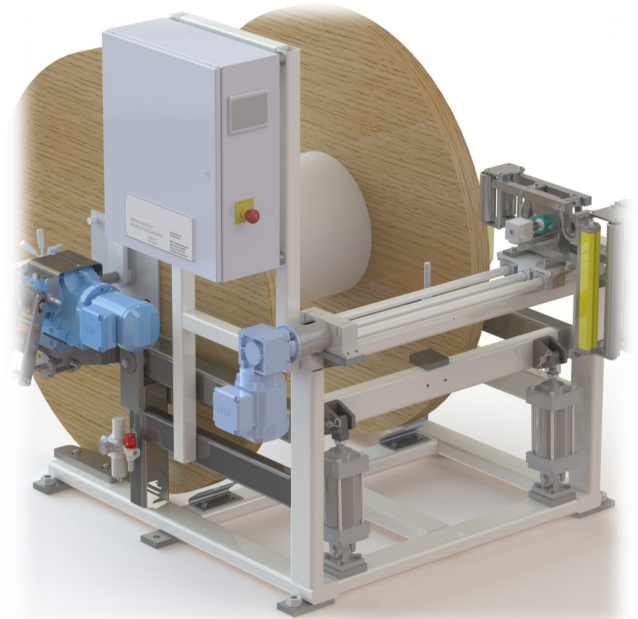

Precision PMD

Industrial Applications

Designed and Built to Work...

Precision PMD designs and manufactures machinery for numerous industries. Although the majority of our machinery is found in the food industry, all of our designs can be used in non food applications.

- Winding Systems
- Wet Wipe Loading Systems
- Detergent Scoop Placement Systems
- Strapping Systems
- Paint Can Lidding Systems
- Robotic Placement Systems

CUPS, TRAYS, TUBS, DETERGENT SCOOPS, PAINT CAN LIDS, WET WIPE TUBS AND MORE!!!!