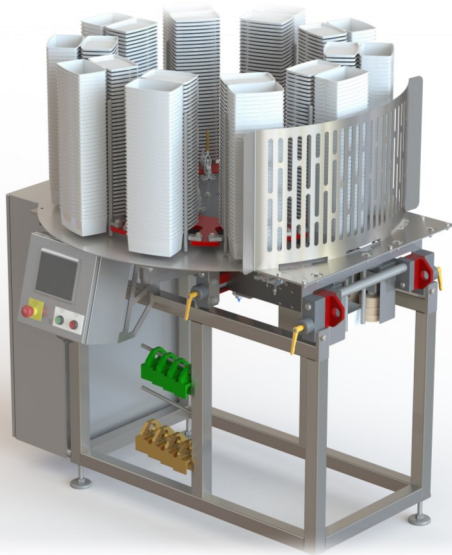

Precision PMD

Industrial Applications

Designed and Built to Work...

Precision PMD designs and manufactures machinery for numerous industries. Although the majority of our machinery is found in the food industry, all of our designs can be used in non food applications.

- Winding Systems
- Wet Wipe Loading Systems
- Detergent Scoop Placement Systems
- Strapping Systems
- Paint Can Lidding Systems
- Robotic Placement Systems

CUPS, TRAYS, TUBS, DETERGENT SCOOPS, PAINT CAN LIDS, WET WIPE TUBS AND MORE!!!!